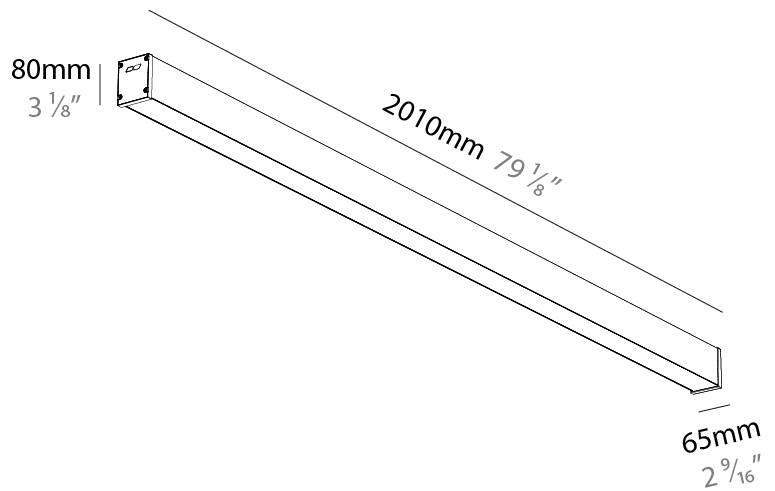

1. To build a product code in our configurator select the specify button on the base model # product page
2. To build a manual product code on this datasheet choose from the options listed below in blue font and add the suffix to the base model #

GENERAL

Series: Slider Straight IP54
Partner: Prolicht
Division: Architectural
Installation: Surface
Product Type: Linear Profiles
Mounting Location: Ceiling
Light Distribution: Direct

PHYSICAL

Shape: Rectangle
Length (mm): 2010
Length (in): 79 1/8
Width (mm): 65
Width (in): 2 9/16
Height (mm): 80
Height (in): 3 1/8
Weight (kg): 2.420

Diffuser: [Diffuser - Opal](#), [Micro-prism](#), [Clear Micro-prism](#), [Glare Control](#), [Wallwasher Right](#), [Wallwasher Left](#), [Wallwash Double Asymmetric](#)

Fixture Finish: [SSR / BKV / CWI / CRY / HAB / UFT / ITA / RUA / FTG / MYG / LOD / PUS / FRO / FUP / KIA / POP / BLS / SPG / MEY / GOH / CHC / COM / ABZ / JAG / OBR / MOS / ROR](#)

Fixture Material: Aluminum Die Cast

ELECTRICAL

Lamp Type: LED (Zhaga Standard)
Input Wattage (W): 43
Total Output Wattage (W): 39.1
[Dimming: Non-Dimmable](#)
Driver Included: No
Driver Location: Remote
Driver Class: Class 2
Input Voltage (V): 120
Upon Request: DALI Dimming, MATTER Dimming

LED

Color Temperature (°K): [2700 / 3000 / 3500 / 4000](#)
Max. Delivered Lumen (lm): 4426 - 6153
Nominal Lumen (lm): 6830 - 7130
CRI: >90 CRI
Lamp Life (hrs): 50000

OPTICAL

RATINGS AND CERTIFICATIONS

Certified By: Certified for North American Standards
IP rating: IP54